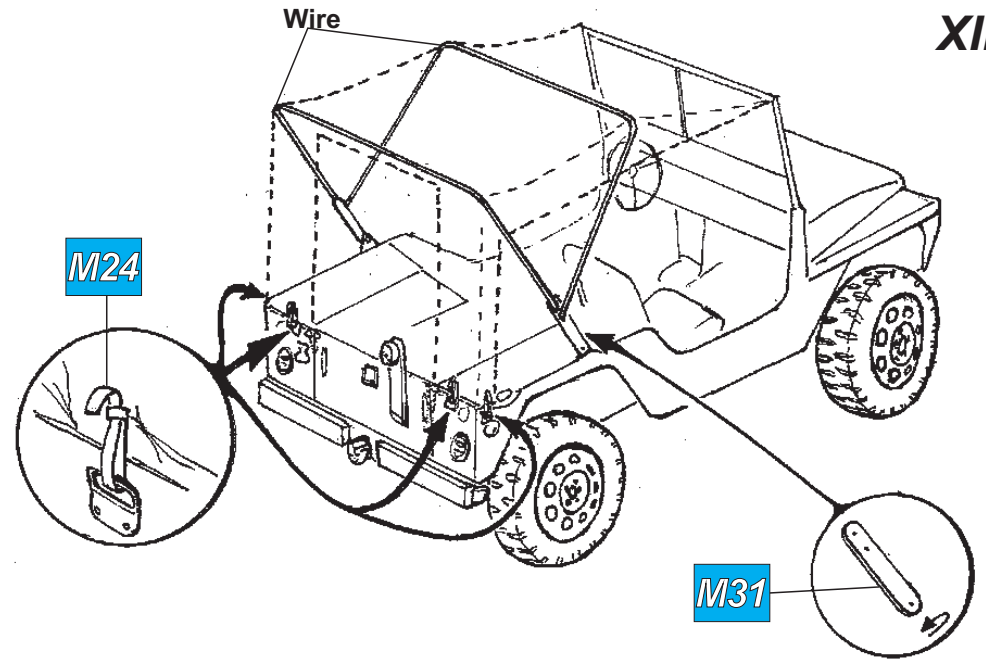

IX

Var. II

XI

X

Var. I

6

Wire

XIII

7